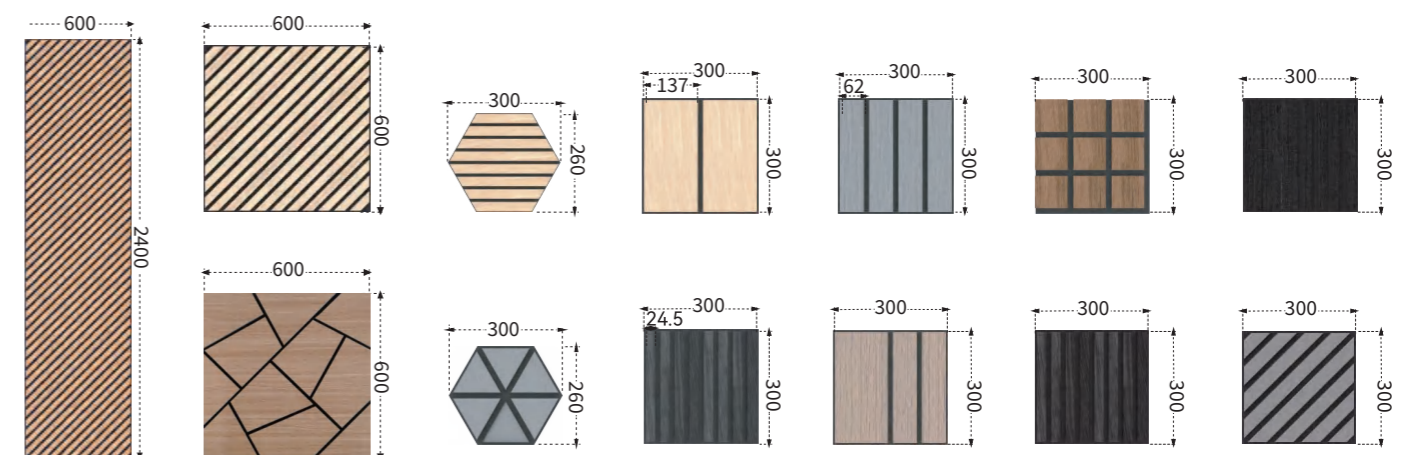

Material Composition

Material	MDF Board & PET Fiber
Finish	Paper or Wood Veneer
Length	2400/2600/2700/2800/3000/3600mm
Width	320/400/600 mm or Customized
Thickness	18/19/22 mm
Level	(MDF Board)CARB P2
NRC	Sound Absorption Coefficient NRC=0.8
Installation	Screws or GLUE

Advantage

Color Atlas

Technical Wood Veneer

Natural Wood Veneer

PVC surface

DIY Acoustic Wall Panel

SPC Flooring

Material Composition

Size	1220 × 183mm, 1524 × 228mm, 610 × 305mm, 640 × 128mm Customized
Thickness	3.5mm, 4.0mm, 4.5mm, 5.0mm, 5.5mm, 6.0mm, 6.5mm, 7.0mm
Wear Layer	0.1-1.0mm, Customized
Color Pattern	Wood Pattern, Stone Pattern, Carpet Pattern
Material	100% Virgin PVC and Calcium Carbonate
Layer Composition	UV Coating, Wear Layer, Decor Film, SPC Rigid Core, Back Foam
Density	2.1 g/cm ³

Advantages

Wood Grain Colors

3D Printed Patterns

SPC Wall Panel

Material Composition

Natural Stone Powder + High Molecular Crystal Material

Pattern	Wood Grain, Marble Grain, Carpet Grain
Length	2400/2600/2700/2800/3000mm(customized)
Width	600mm
Thickness	4/5/6/8/10mm
Eco-Level	100% Formaldehyde-Free, Eco-Friendly Material
Waterproof	100% Waterproof
Fire Retardant	Meets B1 Fire Resistance Standard
Installation	Interlocking System, Screw or Adhesive
Application	Hotel, School, Apartment, Hospital, Real Estate, 4S Store, Sale Office, High-end Club.