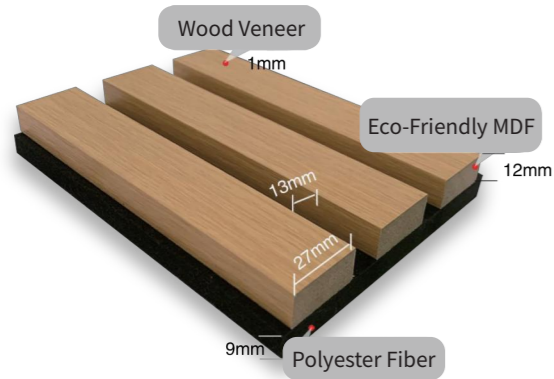

MENT

WPC Wall Panel	01
PVC Marble Sheet	03
Bamboo Charcoal Wall Panel	05
Color Series	06
Acoustic Wall Panel	07
SPC Flooring	09
SPC Wall Panel	10
Luxury Vinyl Tile	11
Outdoor WPC Decking	12
Outdoor WPC Cladding	13
Metal Trim Accessories	14

Material Composition

Material	MDF Board & PET Fiber
Finish	Paper or Wood Veneer
Length	2400/2600/2700/2800/3000/3600mm
Width	320/400/600 mm or Customized
Thickness	18/19/22 mm
Level	(MDF Board)CARB P2
NRC	Sound Absorption Coefficient NRC=0.8
Installation	Screws or GLUE

Size	1220 × 183mm, 1524 × 228mm, 610 × 305mm, 640 × 128mm Customized
Thickness	3.5mm, 4.0mm, 4.5mm, 5.0mm, 5.5mm, 6.0mm, 6.5mm, 7.0mm
Wear Layer	0.1-1.0mm, Customized
Color Pattern	Wood Pattern, Stone Pattern, Carpet Pattern
Material	100% Virgin PVC and Calcium Carbonate
Layer Composition	UV Coating, Wear Layer, Decor Film, SPC Rigid Core, Back Foam
Density	2.1 g/cm ³

Advantages

Wood Grain Colors

3D Printed Patterns

SPC Wall Panel

Material Composition

Natural Stone Powder + High Molecular Crystal Material

Pattern	Wood Grain, Marble Grain, Carpet Grain
Length	2400/2600/2700/2800/3000mm(customized)
Width	600mm
Thickness	4/5/6/8/10mm
Eco-Level	100% Formaldehyde-Free, Eco-Friendly Material
Waterproof	100% Waterproof
Fire Retardant	Meets B1 Fire Resistance Standard
Installation	Interlocking System, Screw or Adhesive
Application	Hotel, School, Apartment, Hospital, Real Estate, 4S Store, Sale Office, High-end Club.