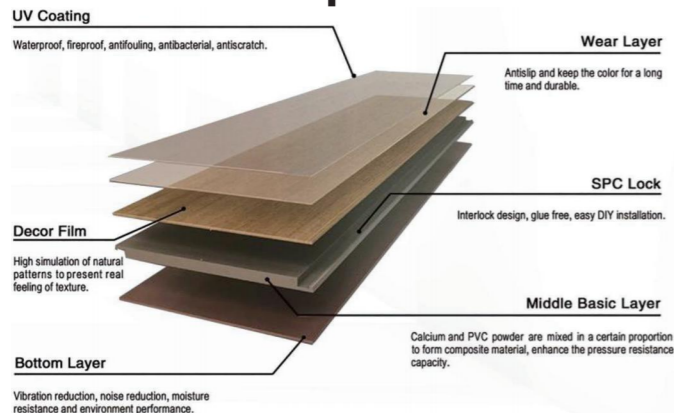

Material Composition

Material	MDF Board & PET Fiber
Finish	Paper or Wood Veneer
Length	2400/2600/2700/2800/3000/3600mm
Width	320/400/600 mm or Customized
Thickness	18/19/22 mm
Level	(MDF Board)CARB P2
NRC	Sound Absorption Coefficient NRC=0.8
Installation	Screws or GLUE

Advantage

Color Atlas

Technical Wood Veneer

Natural Wood Veneer

PVC surface

DIY Acoustic Wall Panel

SPC Flooring

Material Composition

Size	1220 × 183mm, 1524 × 228mm, 610 × 305mm, 640 × 128mm Customized
Thickness	3.5mm, 4.0mm, 4.5mm, 5.0mm, 5.5mm, 6.0mm, 6.5mm, 7.0mm
Wear Layer	0.1-1.0mm, Customized
Color Pattern	Wood Pattern, Stone Pattern, Carpet Pattern
Material	100% Virgin PVC and Calcium Carbonate
Layer Composition	UV Coating, Wear Layer, Decor Film, SPC Rigid Core, Back Foam
Density	2.1 g/cm ³

Advantages

Wood Grain Colors

3D Printed Patterns

SPC Wall Panel

Material Composition

Natural Stone Powder + High Molecular Crystal Material

Pattern	Wood Grain, Marble Grain, Carpet Grain
Length	2400/2600/2700/2800/3000mm(customized)
Width	600mm
Thickness	4/5/6/8/10mm
Eco-Level	100% Formaldehyde-Free, Eco-Friendly Material
Waterproof	100% Waterproof
Fire Retardant	Meets B1 Fire Resistance Standard
Installation	Interlocking System, Screw or Adhesive
Application	Hotel, School, Apartment, Hospital, Real Estate, 4S Store, Sale Office, High-end Club.