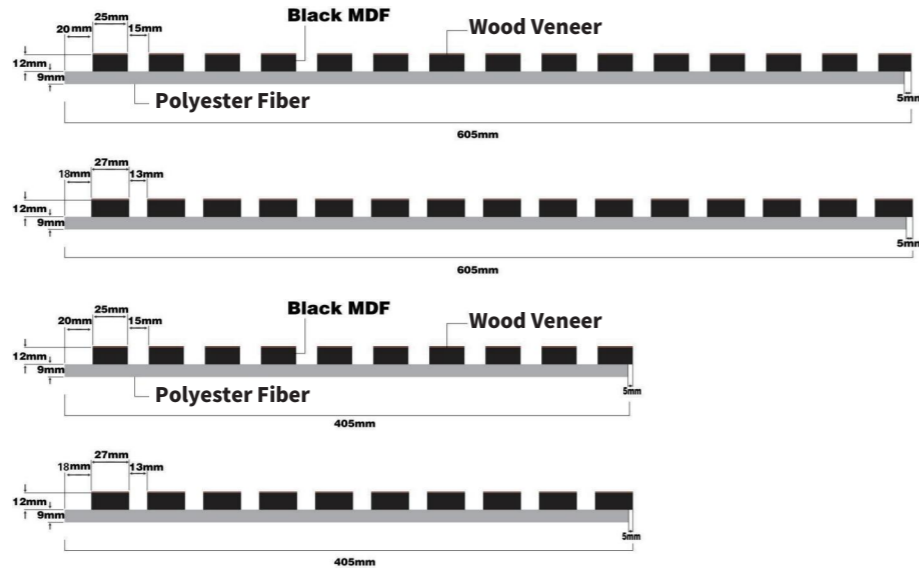

Material Composition

Material	MDF Board & PET Fiber
Finish	Paper or Wood Veneer
Length	2400/2600/2700/2800/3000/3600mm
Width	320/400/600 mm or Customized
Thickness	18/19/22 mm
Level	(MDF Board)CARB P2
NRC	Sound Absorption Coefficient NRC=0.8
Installation	Screws or GLUE

Advantage

Color Atlas

Technical Wood Veneer

Natural Wood Veneer

PVC surface

DIY Acoustic Wall Panel