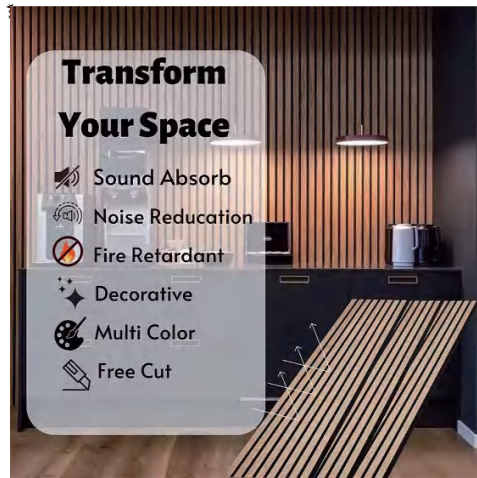

Material Composition

Material	MDF Board & PET Fiber
Finish	Paper or Wood Veneer
Length	2400/2600/2700/2800/3000/3600mm
Width	320/400/600 mm or Customized
Thickness	18/19/22 mm
Level	(MDF Board)CARB P2
NRC	Sound Absorption Coefficient NRC=0.8
Installation	Screws or GLUE

Advantage

Color Atlas

Technical Wood Veneer

Natural Wood Veneer

PVC surface

DIY Acoustic Wall Panel