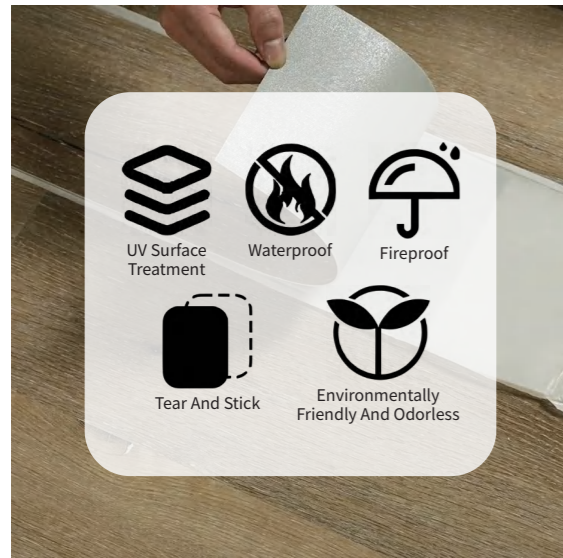

Advantages

Wood Grain Colors

3D Printed Patterns

SPC Wall Panel

Material Composition

Natural Stone Powder + High Molecular Crystal Material

Pattern	Wood Grain, Marble Grain, Carpet Grain
Length	2400/2600/2700/2800/3000mm(customized)
Width	600mm
Thickness	4/5/6/8/10mm
Eco-Level	100% Formaldehyde-Free, Eco-Friendly Material
Waterproof	100% Waterproof
Fire Retardant	Meets B1 Fire Resistance Standard
Installation	Interlocking System, Screw or Adhesive
Application	Hotel, School, Apartment, Hospital, Real Estate, 4S Store, Sale Office, High-end Club.

Advantages

Color Atlas

Wood Grain

Marble Effect

Terrazzo Pattern

Grooved Surface

Material Composition

Construction	Luxury Vinyl Tile (LVT)
Size	152.4 * 914.4 mm
Back Side	With Adhesive / Dry Glue
Thickness	1.0 / 1.2 / 1.5 / 1.8 / 2.0 mm
Wear Layer	0.15 mm / 0.3 mm
Material	PVC, Calcium Powder
Feature	Waterproof, Fireproof, Wearable
Installation Method	Glue-Down, Loose Lay, Click System
Surface Finish	UV Coating, Embossed, Matte, Glossy
Usage	Residential, Commercial

Advantages

Color Atlas
Wood Texture

Stone Texture

Terrazzo Texture

Carpet Texture

CO-Extrusion

3D WPC Decking

Classic WPC Decking

DIY WPC Decking

Advantages

Product Name	Outdoor WPC Decking
Material Composition	60% Wood Fiber + 35% HDPE + 5% Additives
Surface Treatment	Wood Grain/Embossed/3D Embossed
Available Colors	Red, Brown, Chocolate Wood, or Customized
Size Options	140*20mm, 140*25mm, 140*30mm, 145*30mm, 150*30mm or Customized
Key Features	Waterproof, Fireproof, Moisture-Proof, Recyclable, Anti-UV, Sunshade
Application	Outdoor Spaces (Garden, Balconie, Swimming Pool, Hotel, Patio, etc.)
Installation Method	Patented Clip and Screw, Easy Installation
Package	Pallet Packing / Bulk Packing