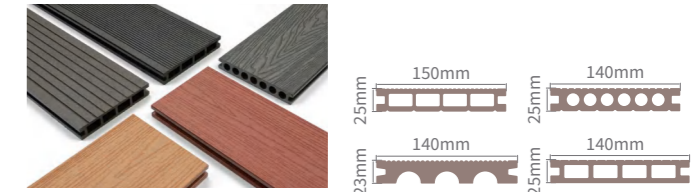

Advantages

Wood Grain Colors

3D Printed Patterns

SPC Wall Panel

Material Composition

Natural Stone Powder + High Molecular Crystal Material

Pattern	Wood Grain, Marble Grain, Carpet Grain
Length	2400/2600/2700/2800/3000mm(customized)
Width	600mm
Thickness	4/5/6/8/10mm
Eco-Level	100% Formaldehyde-Free, Eco-Friendly Material
Waterproof	100% Waterproof
Fire Retardant	Meets B1 Fire Resistance Standard
Installation	Interlocking System, Screw or Adhesive
Application	Hotel, School, Apartment, Hospital, Real Estate, 4S Store, Sale Office, High-end Club.

Advantages

Color Atlas

Wood Grain

Marble Effect

Terrazzo Pattern

Grooved Surface

Material Composition

Construction	Luxury Vinyl Tile (LVT)
Size	152.4 * 914.4 mm
Back Side	With Adhesive / Dry Glue
Thickness	1.0 / 1.2 / 1.5 / 1.8 / 2.0 mm
Wear Layer	0.15 mm / 0.3 mm
Material	PVC, Calcium Powder
Feature	Waterproof, Fireproof, Wearable
Installation Method	Glue-Down, Loose Lay, Click System
Surface Finish	UV Coating, Embossed, Matte, Glossy
Usage	Residential, Commercial

Advantages

Color Atlas
Wood Texture

Stone Texture

Terrazzo Texture

Carpet Texture

CO-Extrusion

3D WPC Decking

Classic WPC Decking

DIY WPC Decking

Advantages

Product Name	Outdoor WPC Decking
Material Composition	60% Wood Fiber + 35% HDPE + 5% Additives
Surface Treatment	Wood Grain/Embossed/3D Embossed
Available Colors	Red, Brown, Chocolate Wood, or Customized
Size Options	140*20mm, 140*25mm, 140*30mm, 145*30mm, 150*30mm or Customized
Key Features	Waterproof, Fireproof, Moisture-Proof, Recyclable, Anti-UV, Sunshade
Application	Outdoor Spaces (Garden, Balconie, Swimming Pool, Hotel, Patio, etc.)
Installation Method	Patented Clip and Screw, Easy Installation
Package	Pallet Packing / Bulk Packing