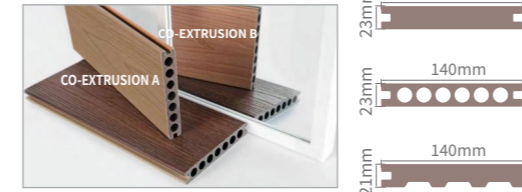

CO-Extrusion