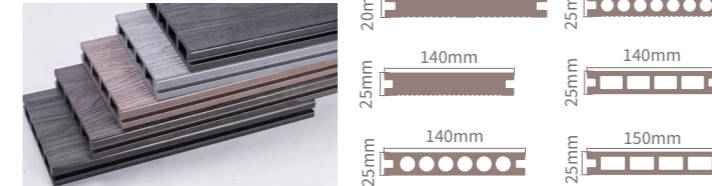

Advantages

Wood Grain Colors

3D Printed Patterns

SPC Wall Panel

Material Composition

Natural Stone Powder + High Molecular Crystal Material

Pattern	Wood Grain, Marble Grain, Carpet Grain
Length	2400/2600/2700/2800/3000mm(customized)
Width	600mm
Thickness	4/5/6/8/10mm
Eco-Level	100% Formaldehyde-Free, Eco-Friendly Material
Waterproof	100% Waterproof
Fire Retardant	Meets B1 Fire Resistance Standard
Installation	Interlocking System, Screw or Adhesive
Application	Hotel, School, Apartment, Hospital, Real Estate, 4S Store, Sale Office, High-end Club.

Advantages

Color Atlas

Wood Grain

Marble Effect

Terrazzo Pattern

Grooved Surface

Material Composition

Construction	Luxury Vinyl Tile (LVT)
Size	152.4 * 914.4 mm
Back Side	With Adhesive / Dry Glue
Thickness	1.0 / 1.2 / 1.5 / 1.8 / 2.0 mm
Wear Layer	0.15 mm / 0.3 mm
Material	PVC, Calcium Powder
Feature	Waterproof, Fireproof, Wearable
Installation Method	Glue-Down, Loose Lay, Click System
Surface Finish	UV Coating, Embossed, Matte, Glossy
Usage	Residential, Commercial

Advantages

Color Atlas
Wood Texture

Stone Texture

Terrazzo Texture

Carpet Texture

CO-Extrusion

3D WPC Decking

Classic WPC Decking

DIY WPC Decking

Advantages

Product Name	Outdoor WPC Decking
Material Composition	60% Wood Fiber + 35% HDPE + 5% Additives
Surface Treatment	Wood Grain/Embossed/3D Embossed
Available Colors	Red, Brown, Chocolate Wood, or Customized
Size Options	140*20mm, 140*25mm, 140*30mm, 145*30mm, 150*30mm or Customized
Key Features	Waterproof, Fireproof, Moisture-Proof, Recyclable, Anti-UV, Sunshade
Application	Outdoor Spaces (Garden, Balconie, Swimming Pool, Hotel, Patio, etc.)
Installation Method	Patented Clip and Screw, Easy Installation
Package	Pallet Packing / Bulk Packing