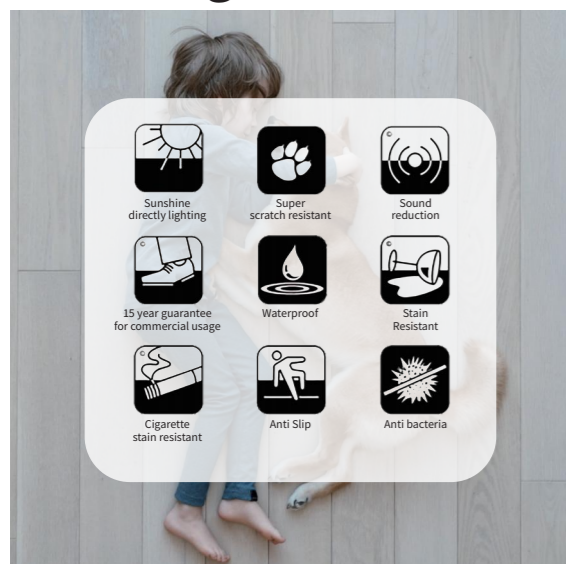

Advantage

Color Atlas

Technical Wood Veneer

Natural Wood Veneer

PVC surface

DIY Acoustic Wall Panel

SPC Flooring

Material Composition

Size	1220 × 183mm, 1524 × 228mm, 610 × 305mm, 640 × 128mm Customized
Thickness	3.5mm, 4.0mm, 4.5mm, 5.0mm, 5.5mm, 6.0mm, 6.5mm, 7.0mm
Wear Layer	0.1-1.0mm, Customized
Color Pattern	Wood Pattern, Stone Pattern, Carpet Pattern
Material	100% Virgin PVC and Calcium Carbonate
Layer Composition	UV Coating, Wear Layer, Decor Film, SPC Rigid Core, Back Foam
Density	2.1 g/cm ³

Advantages

Wood Grain Colors

3D Printed Patterns

SPC Wall Panel

Material Composition

Natural Stone Powder + High Molecular Crystal Material

Pattern	Wood Grain, Marble Grain, Carpet Grain
Length	2400/2600/2700/2800/3000mm(customized)
Width	600mm
Thickness	4/5/6/8/10mm
Eco-Level	100% Formaldehyde-Free, Eco-Friendly Material
Waterproof	100% Waterproof
Fire Retardant	Meets B1 Fire Resistance Standard
Installation	Interlocking System, Screw or Adhesive
Application	Hotel, School, Apartment, Hospital, Real Estate, 4S Store, Sale Office, High-end Club.