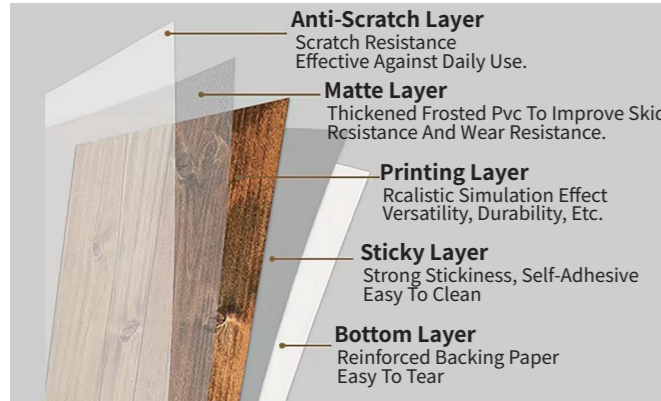

Advantages

Wood Grain Colors

3D Printed Patterns

SPC Wall Panel

Material Composition

Natural Stone Powder + High Molecular Crystal Material

Pattern	Wood Grain, Marble Grain, Carpet Grain
Length	2400/2600/2700/2800/3000mm(customized)
Width	600mm
Thickness	4/5/6/8/10mm
Eco-Level	100% Formaldehyde-Free, Eco-Friendly Material
Waterproof	100% Waterproof
Fire Retardant	Meets B1 Fire Resistance Standard
Installation	Interlocking System, Screw or Adhesive
Application	Hotel, School, Apartment, Hospital, Real Estate, 4S Store, Sale Office, High-end Club.

Advantages

Color Atlas

Wood Grain

Marble Effect

Terrazzo Pattern

Grooved Surface

Material Composition

Construction	Luxury Vinyl Tile (LVT)
Size	152.4 * 914.4 mm
Back Side	With Adhesive / Dry Glue
Thickness	1.0 / 1.2 / 1.5 / 1.8 / 2.0 mm
Wear Layer	0.15 mm / 0.3 mm
Material	PVC, Calcium Powder
Feature	Waterproof, Fireproof, Wearable
Installation Method	Glue-Down, Loose Lay, Click System
Surface Finish	UV Coating, Embossed, Matte, Glossy
Usage	Residential, Commercial

Advantages

Color Atlas
Wood Texture

Stone Texture

Terrazzo Texture

Carpet Texture

CO-Extrusion

3D WPC Decking

Classic WPC Decking

DIY WPC Decking

Advantages

Product Name	Outdoor WPC Decking
Material Composition	60% Wood Fiber + 35% HDPE + 5% Additives
Surface Treatment	Wood Grain/Embossed/3D Embossed
Available Colors	Red, Brown, Chocolate Wood, or Customized
Size Options	140*20mm, 140*25mm, 140*30mm, 145*30mm, 150*30mm or Customized
Key Features	Waterproof, Fireproof, Moisture-Proof, Recyclable, Anti-UV, Sunshade
Application	Outdoor Spaces (Garden, Balconie, Swimming Pool, Hotel, Patio, etc.)
Installation Method	Patented Clip and Screw, Easy Installation
Package	Pallet Packing / Bulk Packing