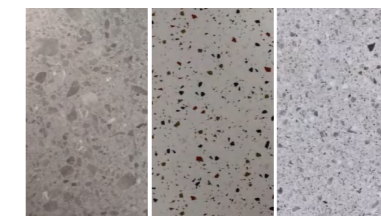

Advantage

Color Atlas

Technical Wood Veneer

Natural Wood Veneer

PVC surface

DIY Acoustic Wall Panel

SPC Flooring

Material Composition

Advantages

Wood Grain Colors

3D Printed Patterns

SPC Wall Panel

Material Composition

Natural Stone Powder + High Molecular Crystal Material

Pattern	Wood Grain, Marble Grain, Carpet Grain
Length	2400/2600/2700/2800/3000mm(customized)
Width	600mm
Thickness	4/5/6/8/10mm
Eco-Level	100% Formaldehyde-Free, Eco-Friendly Material
Waterproof	100% Waterproof
Fire Retardant	Meets B1 Fire Resistance Standard
Installation	Interlocking System, Screw or Adhesive
Application	Hotel, School, Apartment, Hospital, Real Estate, 4S Store, Sale Office, High-end Club.

Advantages

Color Atlas

Wood Grain

Marble Effect

Terrazzo Pattern

Grooved Surface

Material Composition

Construction	Luxury Vinyl Tile (LVT)
Size	152.4 * 914.4 mm
Back Side	With Adhesive / Dry Glue
Thickness	1.0 / 1.2 / 1.5 / 1.8 / 2.0 mm
Wear Layer	0.15 mm / 0.3 mm
Material	PVC, Calcium Powder
Feature	Waterproof, Fireproof, Wearable
Installation Method	Glue-Down, Loose Lay, Click System
Surface Finish	UV Coating, Embossed, Matte, Glossy
Usage	Residential, Commercial

Advantages

Color Atlas
Wood Texture

Stone Texture

Terrazzo Texture

Carpet Texture

CO-Extrusion

3D WPC Decking

Classic WPC Decking