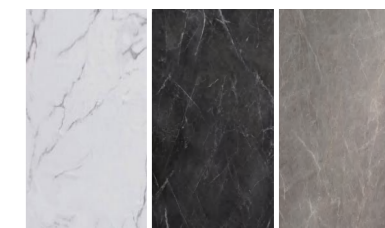

Advantages

Wood Grain Colors

3D Printed Patterns

SPC Wall Panel

Material Composition

Natural Stone Powder + High Molecular Crystal Material

Pattern	Wood Grain, Marble Grain, Carpet Grain
Length	2400/2600/2700/2800/3000mm(customized)
Width	600mm
Thickness	4/5/6/8/10mm
Eco-Level	100% Formaldehyde-Free, Eco-Friendly Material
Waterproof	100% Waterproof
Fire Retardant	Meets B1 Fire Resistance Standard
Installation	Interlocking System, Screw or Adhesive
Application	Hotel, School, Apartment, Hospital, Real Estate, 4S Store, Sale Office, High-end Club.

Advantages

Color Atlas

Wood Grain

Marble Effect

Terrazzo Pattern

Grooved Surface

Material Composition

Construction	Luxury Vinyl Tile (LVT)
Size	152.4 * 914.4 mm
Back Side	With Adhesive / Dry Glue
Thickness	1.0 / 1.2 / 1.5 / 1.8 / 2.0 mm
Wear Layer	0.15 mm / 0.3 mm
Material	PVC, Calcium Powder
Feature	Waterproof, Fireproof, Wearable
Installation Method	Glue-Down, Loose Lay, Click System
Surface Finish	UV Coating, Embossed, Matte, Glossy
Usage	Residential, Commercial

Advantages

Color Atlas
Wood Texture

Stone Texture

Terrazzo Texture

Carpet Texture

CO-Extrusion

3D WPC Decking

Classic WPC Decking